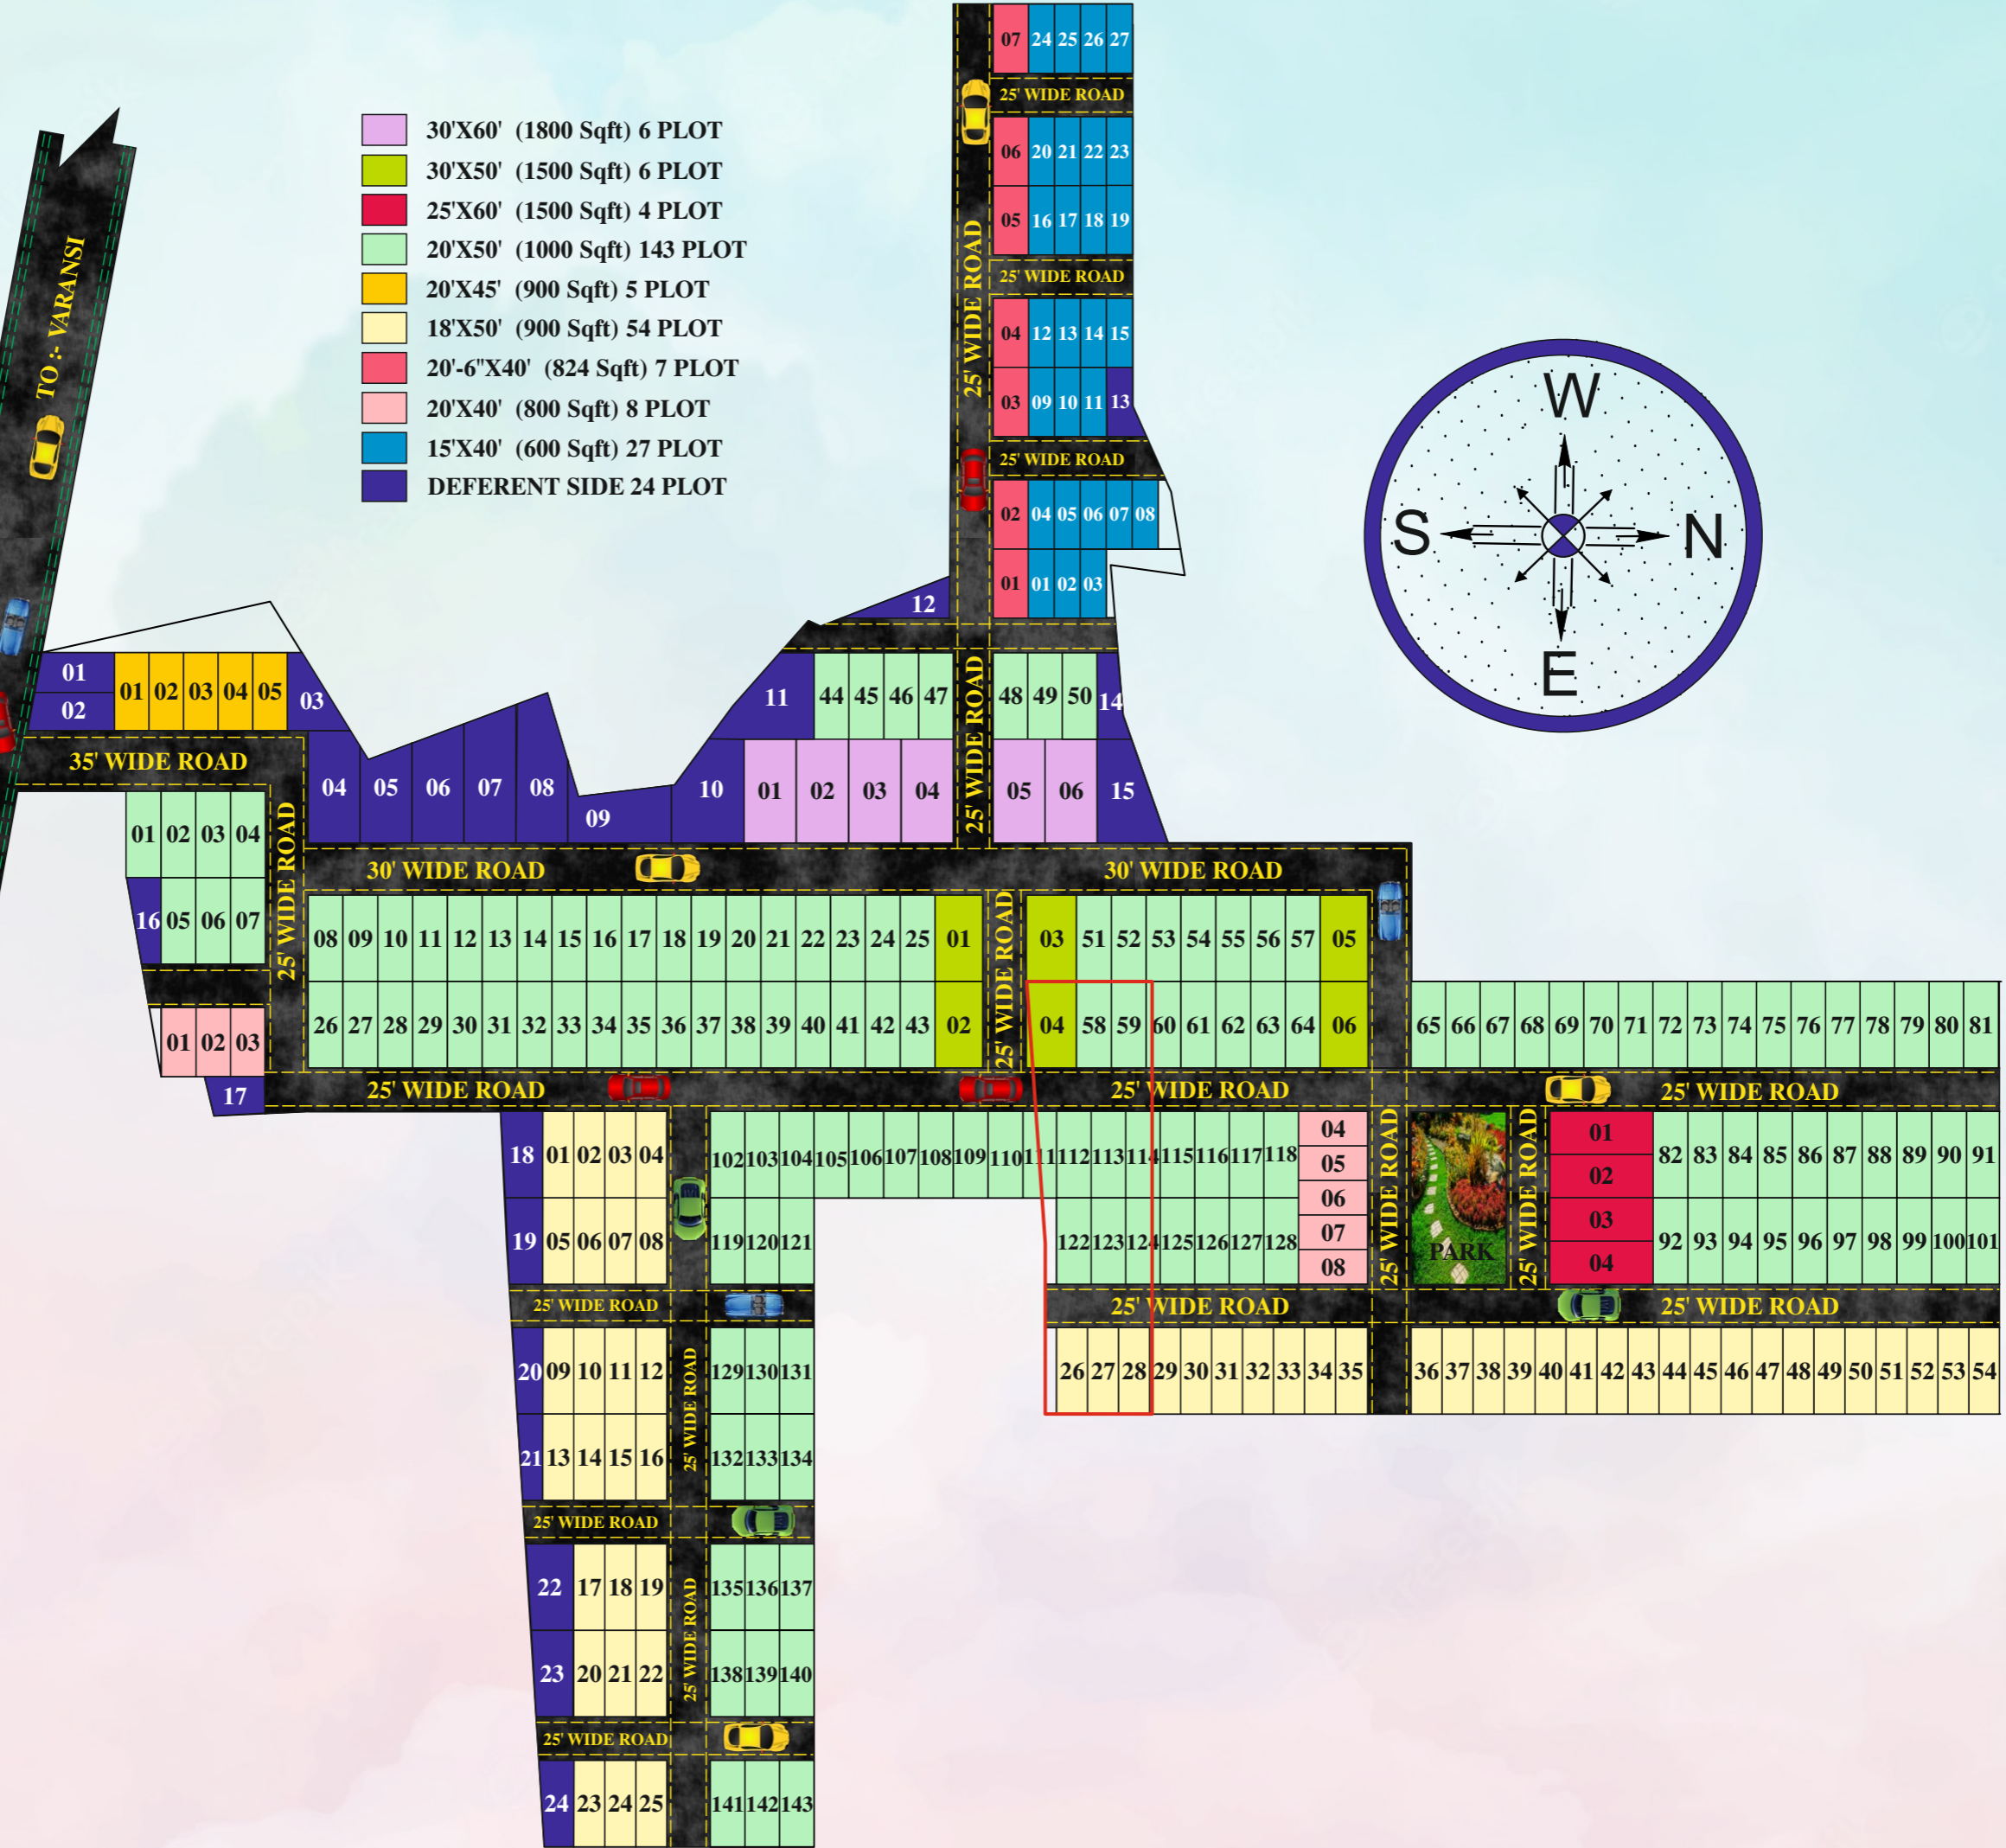

- 30'X60' (1800 Sqft) 6 PLOT
- 30'X50' (1500 Sqft) 6 PLOT
- 25'X60' (1500 Sqft) 4 PLOT
- 20'X50' (1000 Sqft) 143 PLOT
- 20'X45' (900 Sqft) 5 PLOT
- 18'X50' (900 Sqft) 54 PLOT
- 20'-6"X40' (824 Sqft) 7 PLOT
- 20'X40' (800 Sqft) 8 PLOT
- 15'X40' (600 Sqft) 27 PLOT
- DEFERENT SIDE 24 PLOT